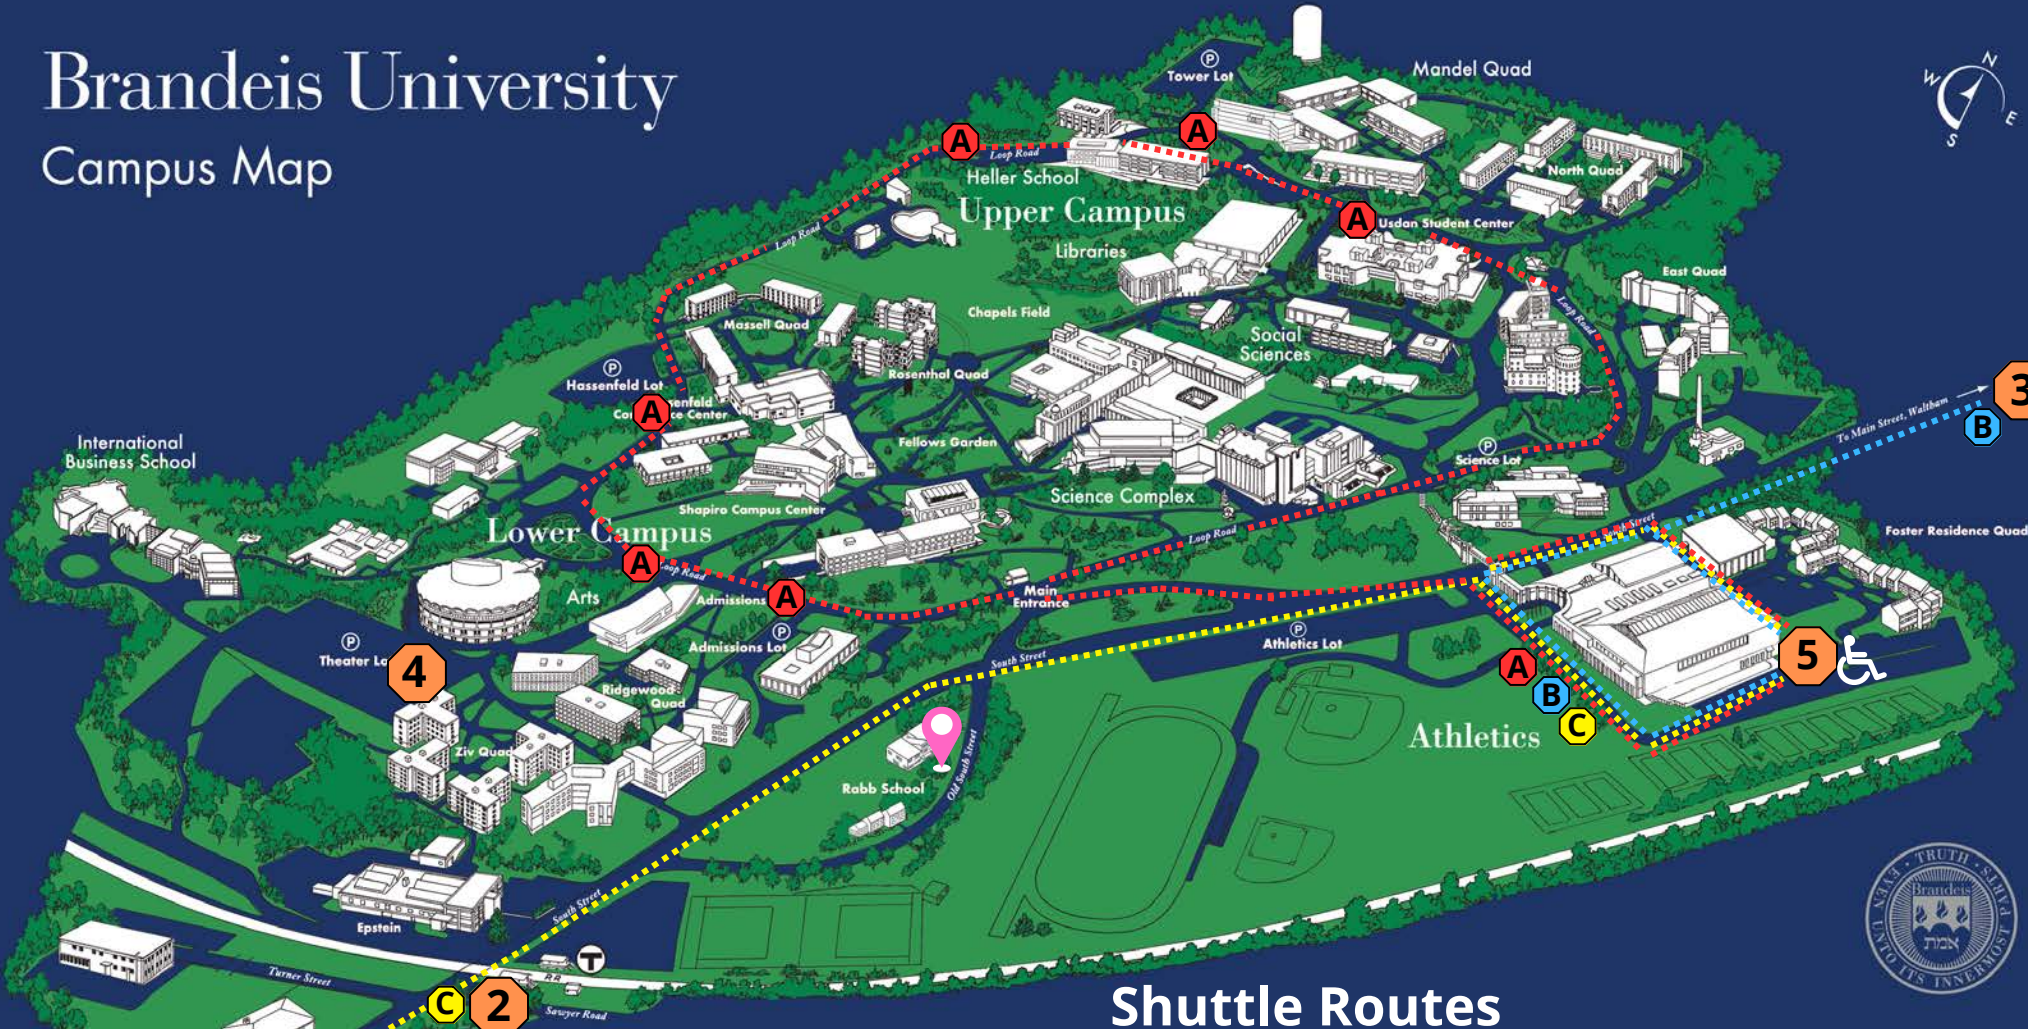

Brandeis University

Campus Map

Parking Lots

- 1** Charles River Lot
 .7 mile ~ 14 minutes
- 2** University Park Lot
 .4 mile ~ 9 minutes
- 3** Boston Children's Hospital Lot
 .6 mile ~ 13 minutes
- 4** Theater Lot
 .4 mile ~ 8 minutes
- 5** ADA Accessible Lot
 Disability placard required

Charles River Apartments

Shuttle Routes

- Shuttles will be on a loop roughly every 15 minutes.
- A** Loop Road Shuttle
- B** Boston Children's Hospital Shuttle
- C** Charles River Shuttle

ADA Parking

- For information on ADA accessible parking, please visit <https://www.brandeis.edu/commencement/visitors/parking.html>

Rideshare Drop-off

457 Old S St, Waltham, MA 02453