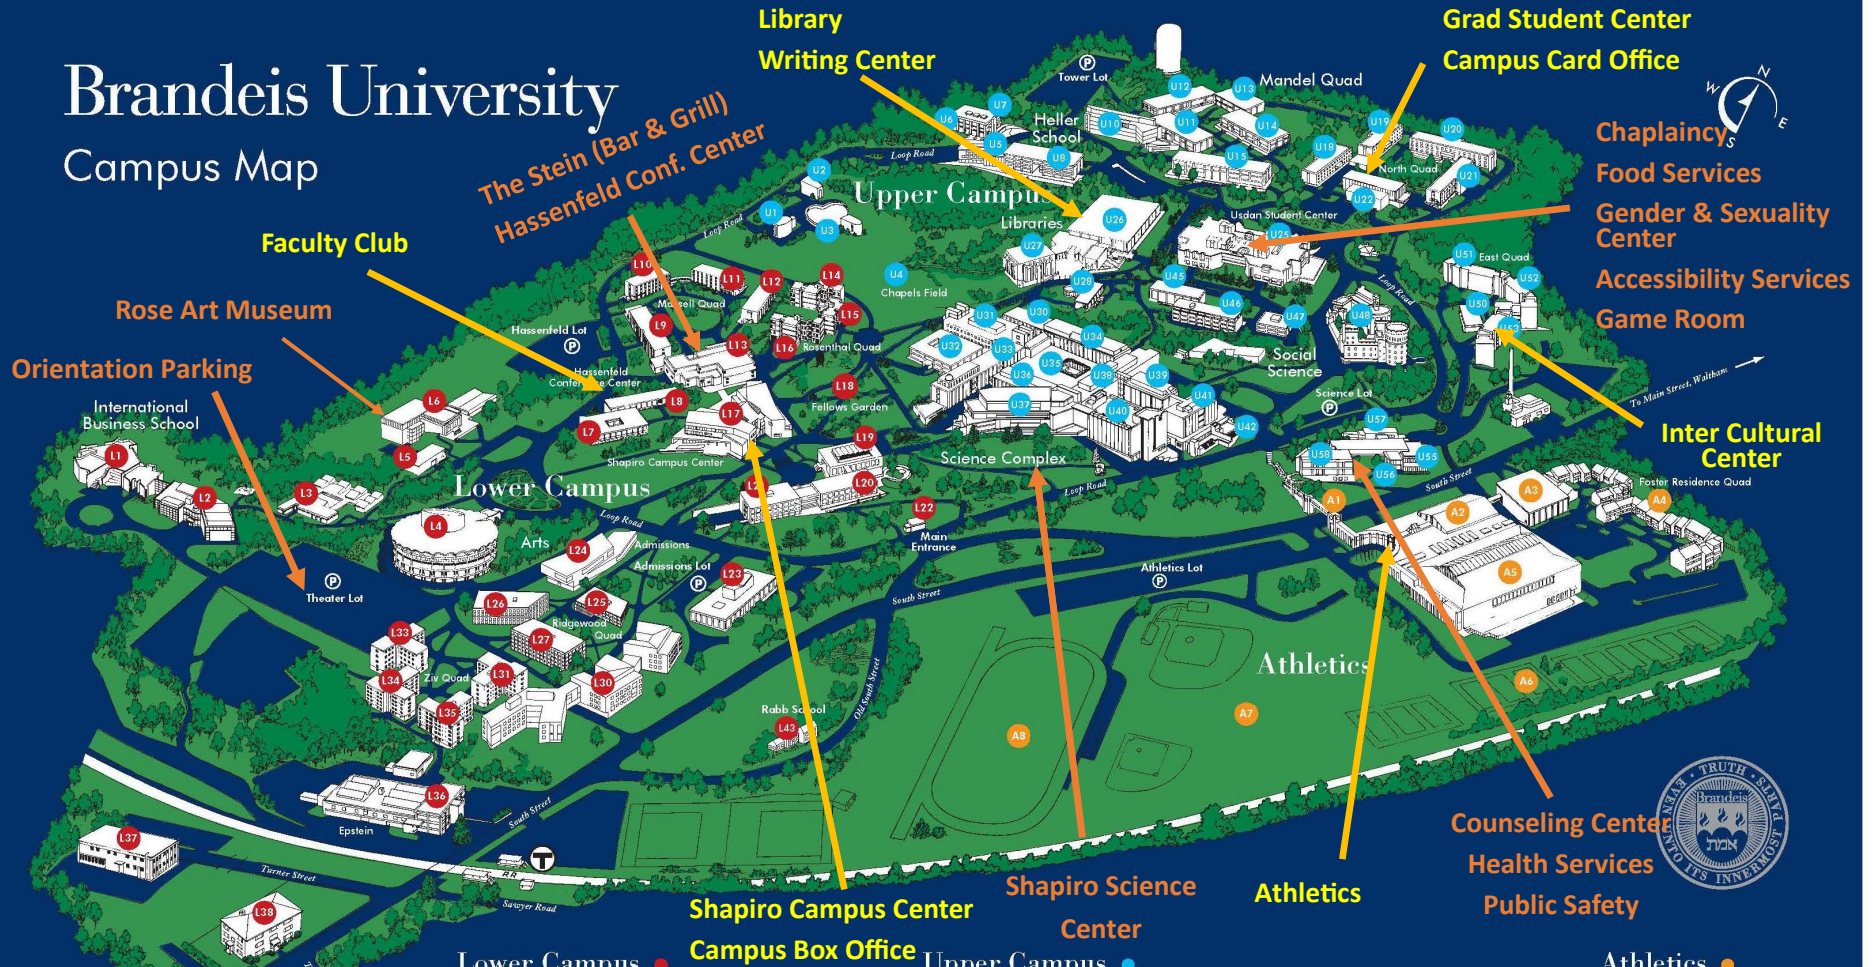

# Orientation Campus Map

## Brandeis University Campus Map

Orientation Parking

Rose Art Museum

Faculty Club

The Stein (Bar & Grill)  
Hassenfeld Conf. Center

Library  
Writing Center

Grad Student Center  
Campus Card Office

Chaplaincy  
Food Services  
Gender & Sexuality Center  
Accessibility Services  
Game Room